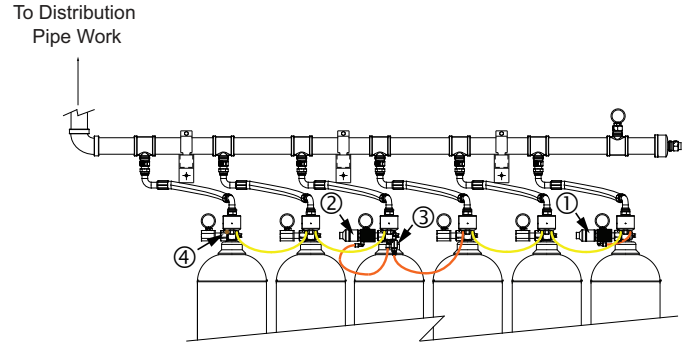

#### ORDERING INFORMATION

Part Number	Description
38-400002-003	Pilot Line Non-Return Valve

#### INSTALLATION DIAGRAM

Figure 2. Typical Pilot Line on Selector Valve System (Rear View)

Table 1: Components for Typical Pilot Line

Item	Description
1	Hazard 1 Release Unit
2	Hazard 2 Release Unit
3	Pilot Line Non-Return Valve
4	Bleeder Valve