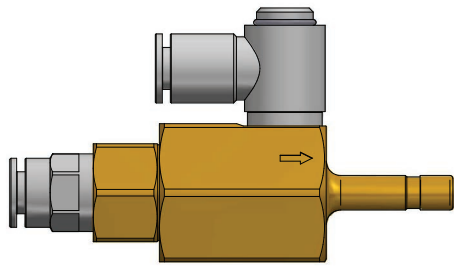

#### Pilot Line Non-Return Valve

#### FEATURES

- For Approvals, see the “COMPATIBILITY” table.
- REACH and RoHS compliant

Use the pilot line non-return valve (P/N 38-400002-003) in the pilot lines (6mm Quick Connect) of systems protecting multiple hazards to isolate sections of the cylinders. Releasing cylinders downstream of the pilot line non-return valve will not activate cylinders upstream, preventing excess agent from being discharged into a hazard.

Figure 1. Pilot Line Non-Return Check Valve

#### ORDERING INFORMATION

Part Number	Description
38-400002-003	Pilot Line Non-Return Valve